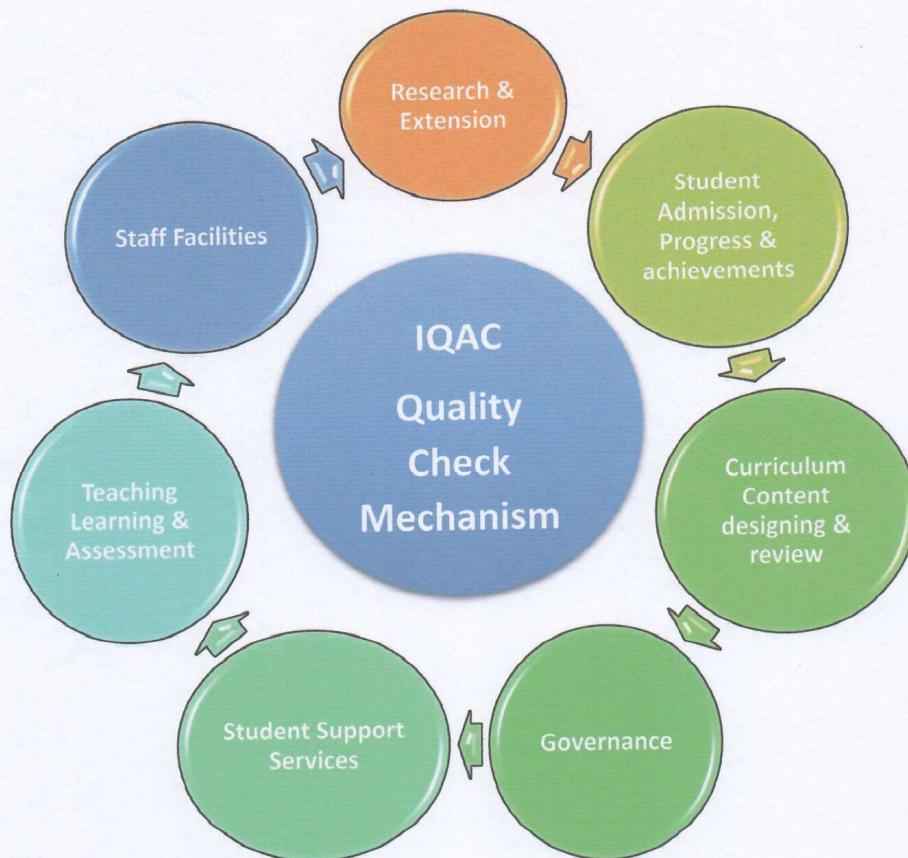

## Quality check mechanism

*Sudh*  
**PRINCIPAL**  
S.P. Mahavidyalaya Bhoom  
Tal. Bhoom Dist Osmanabad